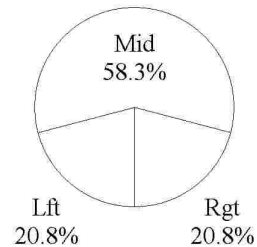

2005 AHSAA State Basketball Championships - TEAM SHOT CHART for the J.F. Shields Panthers

Autaugaville Eagles vs. J.F. Shields Panthers
 DATE: 03/03/2005 TIME: 8:00 SITE: BJCC

Shot Summary	M/A	%	PTS
3Pt FG	2/7	28.6%	6
2Pt FG	22/36	61.1%	44
Layups - L	2/2	100.0%	4
Layups - R	5/5	100.0%	10
Dunks	0/0	0.0%	0
Putbacks	0/0	0.0%	0
Overall Shooting	24/43	55.8%	50
Free Throws	14/27	51.9%	14
Total Points			64

Scoring Distribution

Scoring Locations

By Period	FG	FGA	FG%	3Pt	3PA	3P%	FT	FTA	FT%	PTS	ORB	DRB	TR	PF	AST	TO	BS	ST	P/S
1st Period	4	9	44.4	0	2	0.00	1	2	50.0	9	1	1	2	2	2	2	1	3	0.90
2nd Period	6	13	46.2	1	2	50.0	0	2	0.00	13	2	7	9	2	3	1	0	1	0.93
3rd Period	7	12	58.3	0	1	0.00	1	3	33.3	15	5	4	9	4	3	4	0	0	1.15
4th Period	7	9	77.8	1	2	50.0	12	20	60.0	27	1	11	12	9	3	8	0	5	1.42
Game	24	43	55.8	2	7	28.6	14	27	51.9	64	9	23	32	17	11	15	1	9	1.14

Scoring Breakdown

Scoring Range