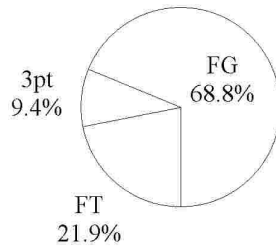

2005 AHSAA State Basketball Championships - TEAM SHOT CHART for the J.F. Shields Panthers

Autaugaville Eagles vs. J.F. Shields Panthers
 DATE: 03/03/2005 TIME: 8:00 SITE: BJCC

Shot Summary	M/A	%	PTS
3Pt FG	2/7	28.6%	6
2Pt FG	22/36	61.1%	44
Layups - L	2/2	100.0%	4
Layups - R	5/5	100.0%	10
Dunks	0/0	0.0%	0
Putbacks	0/0	0.0%	0
Overall Shooting	24/43	55.8%	50
Free Throws	14/27	51.9%	14
Total Points			64

Scoring Distribution

Scoring Locations

By Period	FG	FGA	FG%	3Pt	3PA	3P%	FT	FTA	FT%	PTS	ORB	DRB	TR	PF	AST	TO	BS	ST	P/S
1st Period	4	9	44.4	0	2	0.00	1	2	50.0	9	1	1	2	2	2	2	1	3	0.90
2nd Period	6	13	46.2	1	2	50.0	0	2	0.00	13	2	7	9	2	3	1	0	1	0.93
3rd Period	7	12	58.3	0	1	0.00	1	3	33.3	15	5	4	9	4	3	4	0	0	1.15
4th Period	7	9	77.8	1	2	50.0	12	20	60.0	27	1	11	12	9	3	8	0	5	1.42
Game	24	43	55.8	2	7	28.6	14	27	51.9	64	9	23	32	17	11	15	1	9	1.14

Scoring Breakdown

Scoring Range